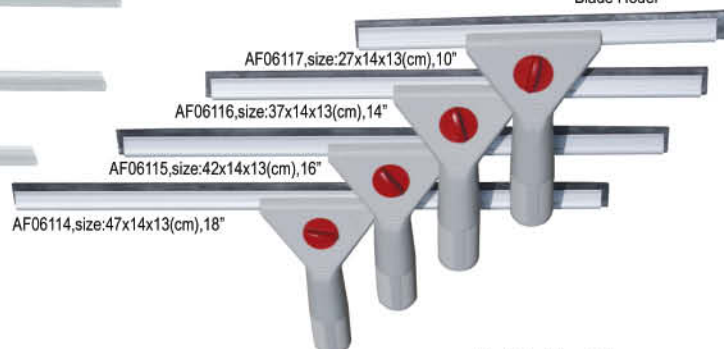

Blade Hoder

- AF06117, size: 27x14x13(cm), 10"
- AF06116, size: 37x14x13(cm), 14"
- AF06115, size: 42x14x13(cm), 16"
- AF06114, size: 47x14x13(cm), 18"

Plastic & alnico window squeegee