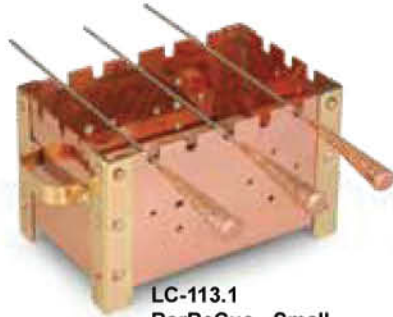

LC-113.1
BarBeCue - Small
Copper, Brass