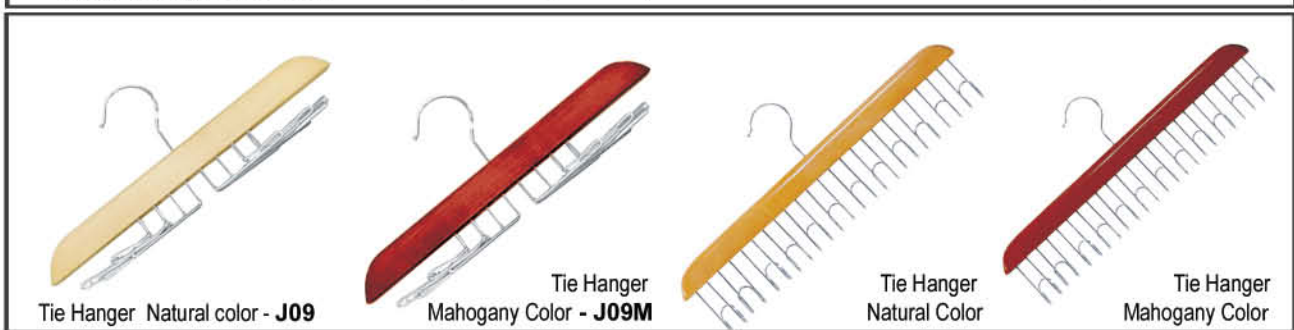

TCW-A042
 900ml

TCW-A046
 1000ml

TCW-A022
 450ml

TCW-A024
 300ml

TCW-A028
 300ml

Metro Wooden Hanger Series

Metro Wooden Hangers Series

ULTIMA