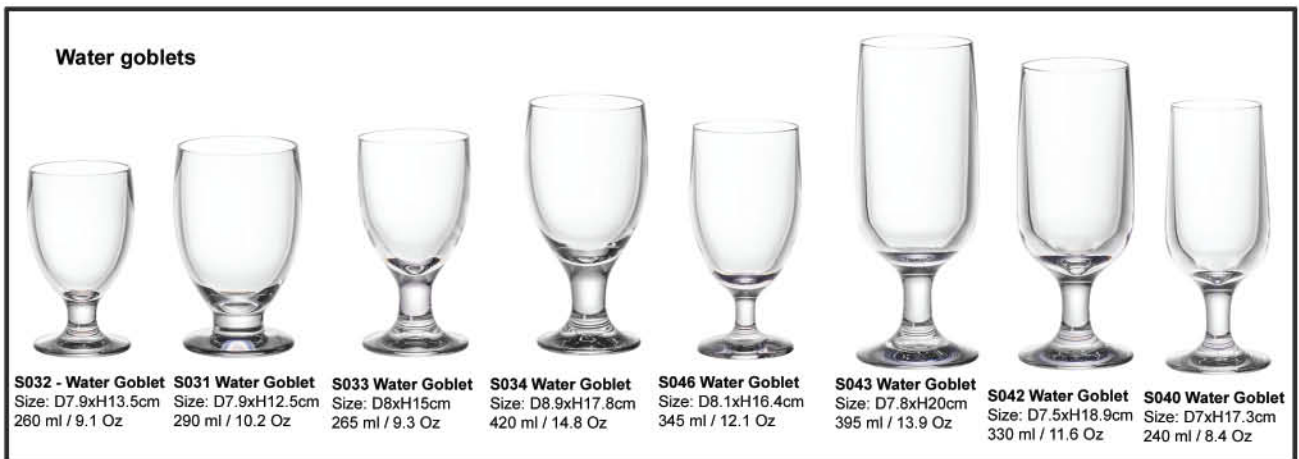

Metro Polycarbonate Glass Series