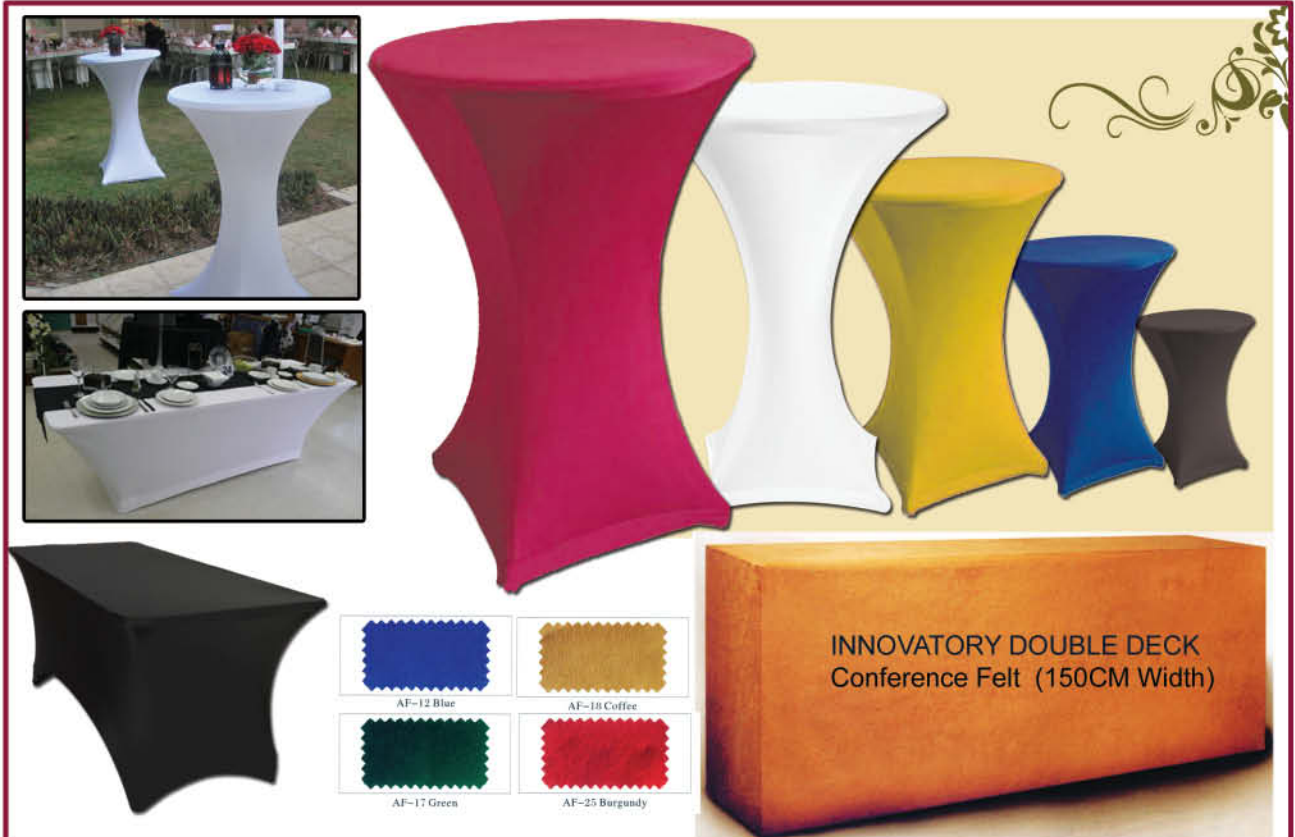

Metro Table Linen Series

WOOL MIXING WOVEN
Conference Table Cloth
(150CM Width)