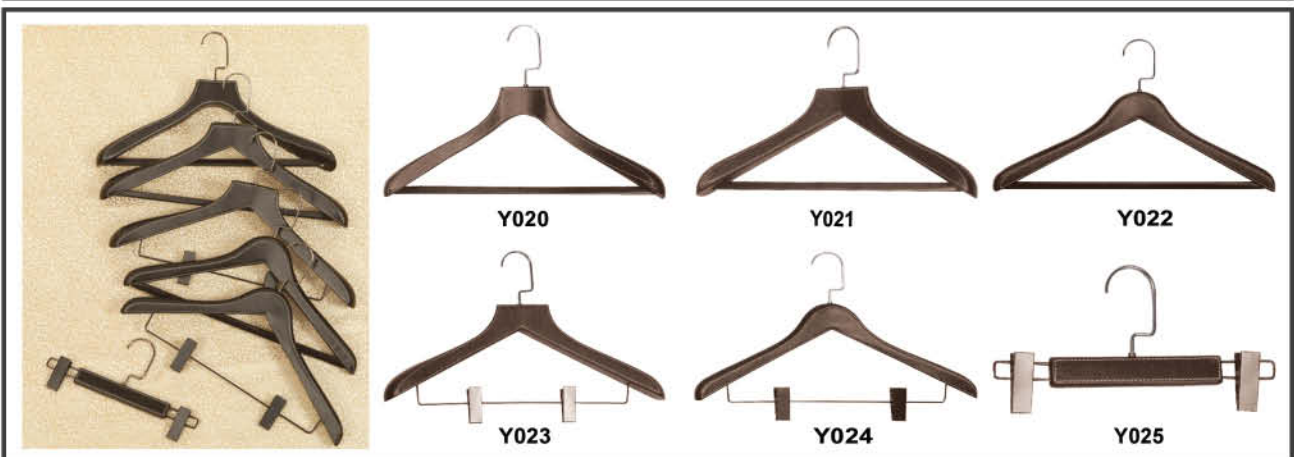

TCW-A042
 900ml

TCW-A046
 1000ml

TCW-A022
 450ml

TCW-A024
 300ml

TCW-A028
 300ml

Metro Wooden Hanger Series

Metro Wooden Hangers Series

ULTIMA