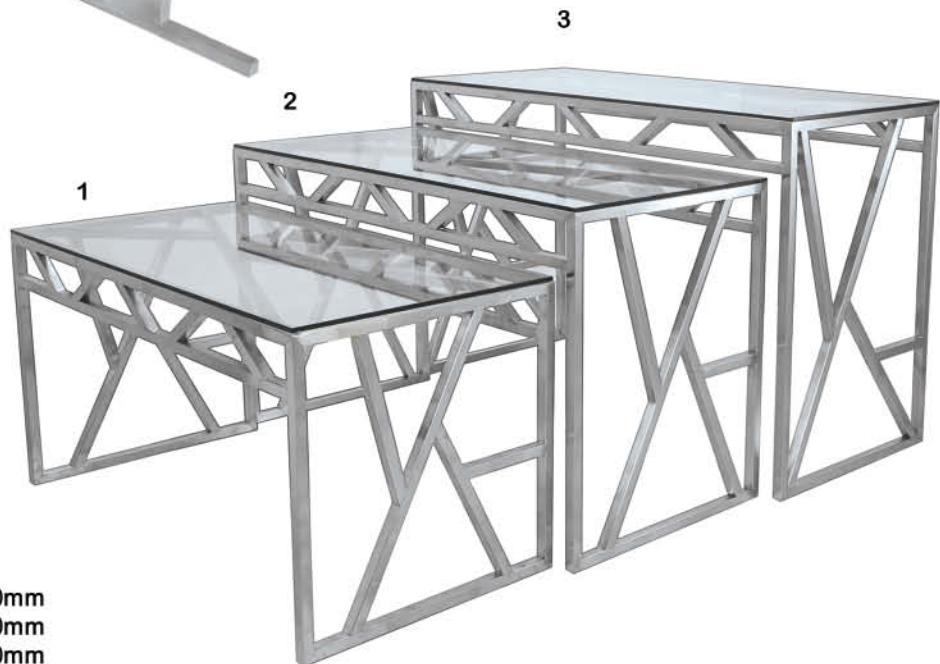

Buffet Elevations

Metro Buffet Tables series

Buffet Table

- 7121 - 1 1200x650x650mm
- 7121 - 2 1300x650x800mm
- 7121 - 3 1400x650x950mm

Buffet Table

- 7123 - 1 1200x650x650mm
- 7123 - 2 1300x650x800mm
- 7123 - 3 1400x650x950mm