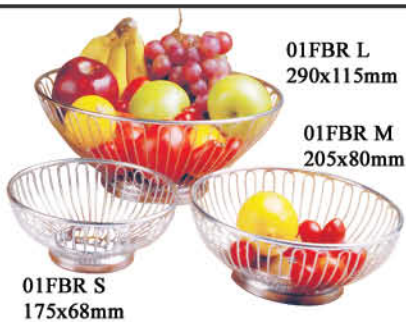

1223
Single wall , Hammer
Size : 1,2,3

1255
Single wall , Mirror
Size : 1,2,3

Fruit Basket - CFBF 8

1

2

01FBR L
290x115mm

01FBR M
205x80mm

01FBR S
175x68mm