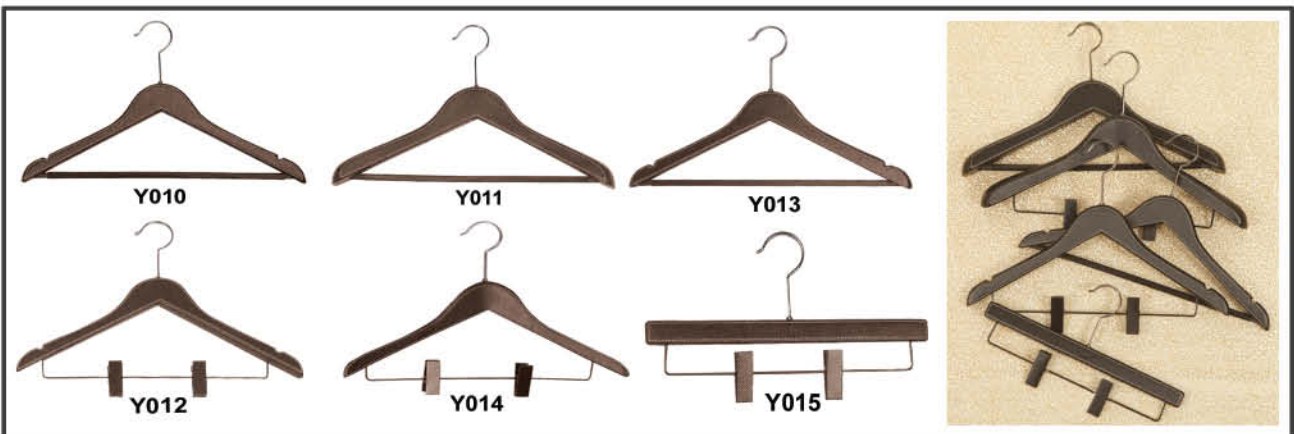

TCW-A042
 900ml

TCW-A046
 1000ml

TCW-A022
 450ml

TCW-A024
 300ml

TCW-A028
 300ml

Metro Wooden Hanger Series

Metro Wooden Hangers Series

ULTIMA