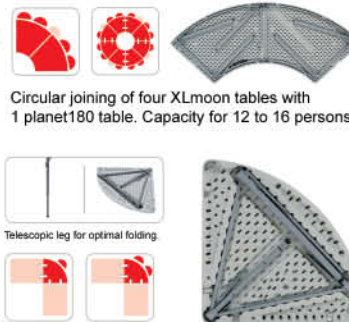

Circular joining of four XLmoon tables with 1 planet180 table. Capacity for 12 to 16 persons.

Telescopic leg for optimal folding.