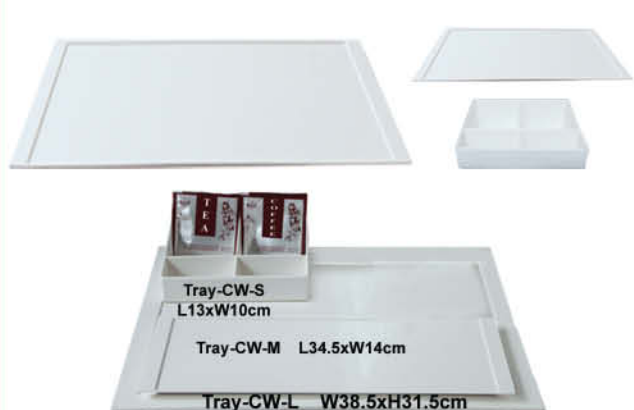

Tray B-K12W-L Size: (L)38.5x(W)31cm.

Welcome Tray Set - B - K12B
Size: L38.5xW31.5cm

Tray B-K12B-S
(W)12x(L)15cm

Tray B-K12B-M Size: (L)33.5x(W)15cm

Tray B-K12B-L Size: (L)38.5x(W)31cm.

Welcome Tray Set - CB
Size: L38.5xW31.5cm

Tray-CB-S
L13xW10cm

Tray-CB-M L34.5xW14cm

Tray-CB-L, W34.5xH31.5cm

Welcome Tray Set - CW
Size: L38.5xW31.5cm

Tray-CW-S
L13xW10cm

Tray-CW-M L34.5xW14cm

Tray-CW-L W38.5xH31.5cm

I-H1208