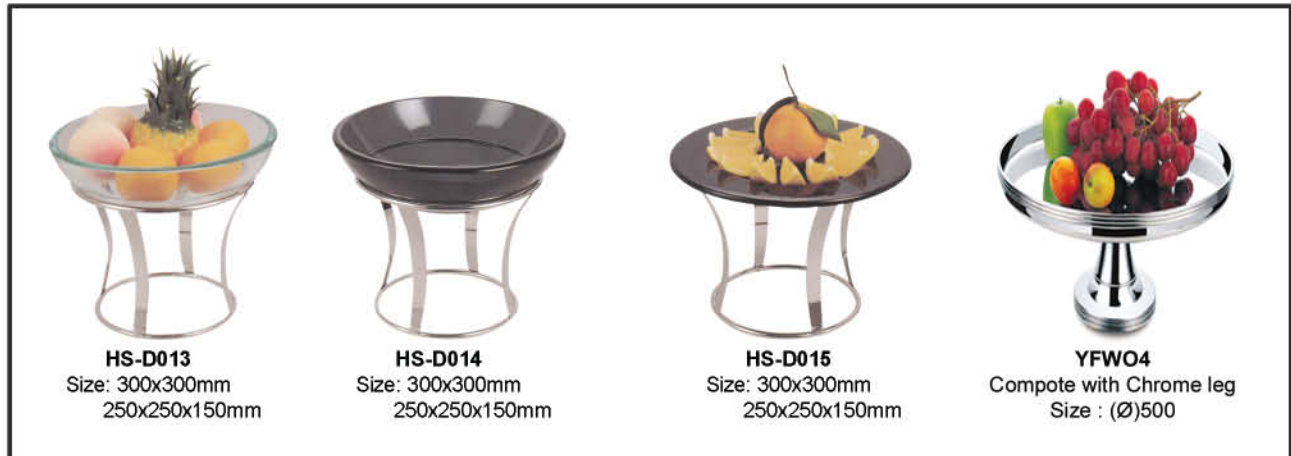

MHS104-2

MHS104-7
220mm 320mm
420mm 520mm

MHS104-3
400x200mm 450x250mm
500x350mm 550x350mm
600x400mm

MHS104-5
300x150mm 400x200mm
500x300mm 600x400mm

MHS104-1
450x300mm
500x350mm
600x400mm

MHS104-2
450mmx300mm 600mmx400mm
500x350mm

MHS104-4
200mmx200mm 300mmx300mm
400mmx400mm 500mmx500mm

Buffet Display Series

Metro Buffet Display series

7154
Showing Stand
Size: (D)580xH670mm

YFW01 (Revolving Stand)
Size: 700xH920 cm

7072
Salad glass bowl
4 level stand