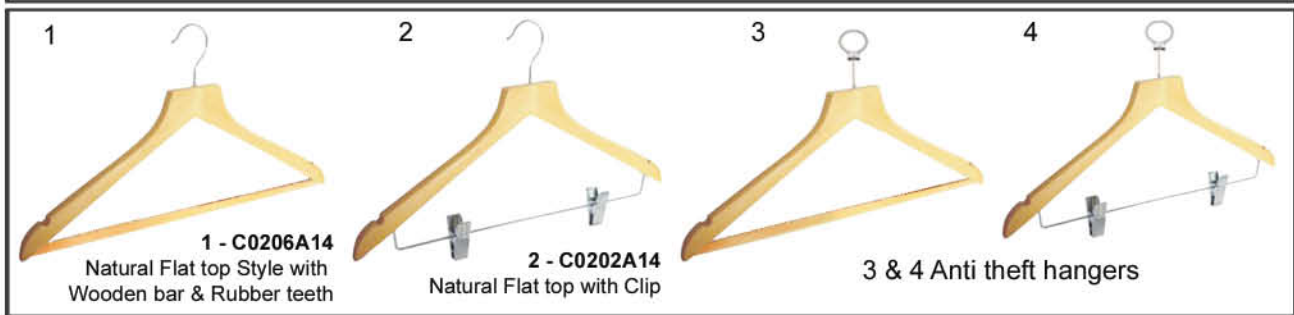

TCW-A042
 900ml

TCW-A046
 1000ml

TCW-A022
 450ml

TCW-A024
 300ml

TCW-A028
 300ml

Metro Wooden Hanger Series

Metro Wooden Hangers Series

ULTIMA