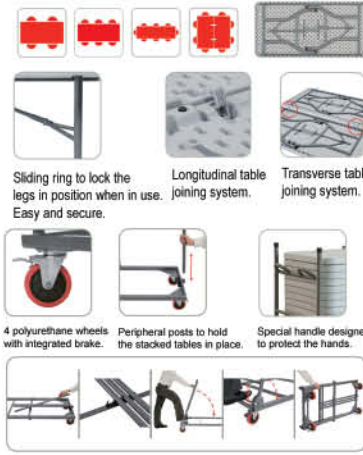

Sliding ring to lock the legs in position when in use. Easy and secure.

Longitudinal table joining system.

Transverse table joining system.

4 polyurethane wheels with integrated brake.

Peripheral posts to hold the stacked tables in place.

Special handle designed to protect the hands.