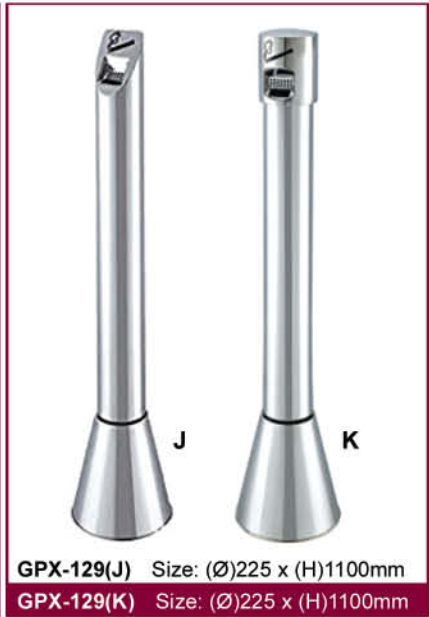

Metro Lobby Ash Barrel Series

Metro Lobby Ash Barrel Series

12
GPX-129F Size: (Ø)320x(H)1050mm

03
GPX-129F Size: (Ø)320x(H)1050mm

J **K**
GPX-129(J) Size: (Ø)225 x (H)1100mm
GPX-129(K) Size: (Ø)225 x (H)1100mm