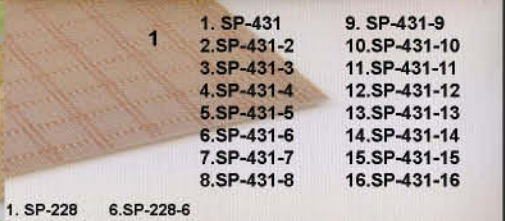

Metro Place Mats

1. SP-231
- 2.SP-232
- 3.SP-233
- 4.SP-234
- 6.SP-235
- 7.SP-236
- 8.SP-237
- 9.SP-238
- 10.SP-239
- 11.SP-240
- 12.SP-241
- 13.SP-242
- 14.SP-243
- 15.SP-244
- 16.SP-245
- 17.SP-246

- 1- SP-836
- 2-SP-836-2
- 3-SP-836-3
- 4.SP-836-4
- 5- SP-836-5
- 6-SP-836-6
- 7-SP-836-7
- 8-SP-836-8

1. SP-228
- 2.SP-228-2
- 3.SP-228-3
- 4.SP-228-4
- 5.SP-228-5
- 6.SP-228-6
- 7-SP-228-7
- 8-SP-228-8
- 9.SP- 470
- 10.SP-479

- 11.SP-468-8
- 12.SP-268-7
- 13.SP-268-6
- 14.SP- 471
- 15.SP-468-5
- 16.SP-468-4
- 17.SP-268-2
- 18.SP-268-3
- 19.SP-468
- 20.SP- 469
- 21.SP-476
- 22.SP-408-2
- 23.SP-478

- 24 - SPF-11-3
- 25 - SPF-11-5
- 26 - SPF-11
- 27 - SPF - 11-6
- 28 - SPF-836-4

SPF-04-9