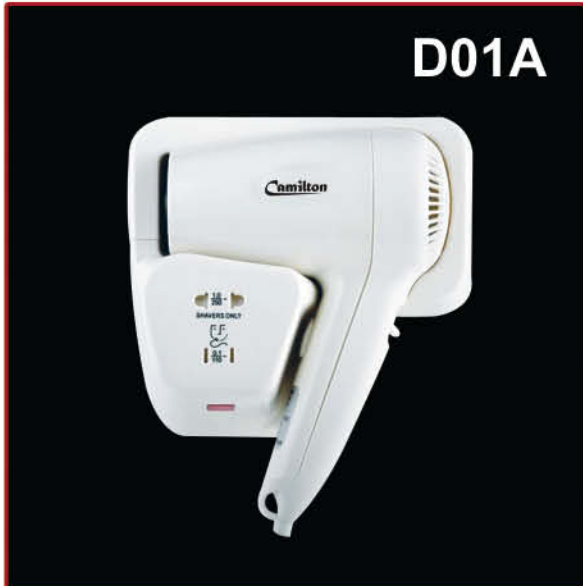

Automatic Hand Dryer - KW1008

Voltage: 220v/50HZ,
 7.5A,1650w or
 110v/60Hz,14A, 1650w,
 Air Temperature: 40°C
 (D=10cm,
 Room Temperature 25°C)
 ,Air velocity: 90M/S,
 Air Flow: 158M³/H,
 Drying Time:8to 10 Seconds,
 Sensor Range: 1-6cm,
 Protection Level:IPX1,
 Electrical Isolation: Class (II)
 Nozzle: 360° revolving,
 Noise Level(at2M): 78dB,
 Material ABS Plastic,
 Motor: Brushless Motor, 30000RPM
 Color available white and silver

Eco Jet Automatic Hand Dryer - KW1090

Voltage: 220v/50HZ,7A,1650w or 110v/60Hz,14A, 1650w,Air Temperature: 50°C(D=10cm,
 Room Temperature 25°C,Air velocity:15M/S, Air Flow: 95M³/H, Drying Time:30 to 40 Seconds,
 Sensor Range:5-15cm,Protection Level:IPX1,Electrical Isolation:Class(II),Nozzle:360° revolving
 Noise Level(at2M): 60db, Meaterial: Stainless Steel 304 or ABS plastic,
 Motor: Brush Motor, 2300RPM,Available finis: Any finish

Automatic Hand Dryer - KW1009

F6

Foldable Hair Dryer

Foldable Handle
Rating Voltage: 220V - 240V
Rating Frequency: 50Hz - 60Hz
Rating Power: 1400 W
Stable temperature for hair care
Over-heat protection
Low noise design
Safety Switch

Camilton

D01A

F6W

D01B

D02B

Voltage: 220V - 240V
Frequency: 50Hz - 60Hz
Rating Power: 1200 W
Safety Switch

Absorption Mini Bar

Model:USF-25