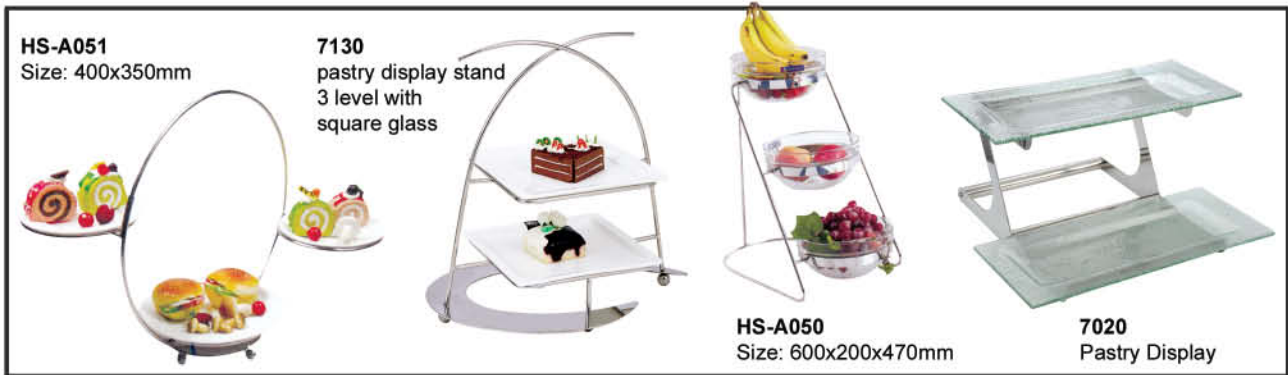

01OWB
270x220x145mm

01PWB
255x255x145mm

01SWB
252x252x150mm

Whirly baskets

01TB 3
292x292x82mm

Oval Double wire basket
01ODWB22
220x165x78mm

Rectangle baskets
01RBSBT
250x185x75mm

Metro Pastry Display Stand Series

Metro Buffet Display Series

HS-A041
Size: 530x280x80mm

HS-A042
Size: 530x140x80mm

7060
Nut bowl
3pcs stand

8223
Salad Bowl
D180xH25mm

8263
Oblique Mouth Bowl
D180xH170mm

8214
Mitre Bowl (with Stand)
140x120mm, 180x155mm
2200x195mm