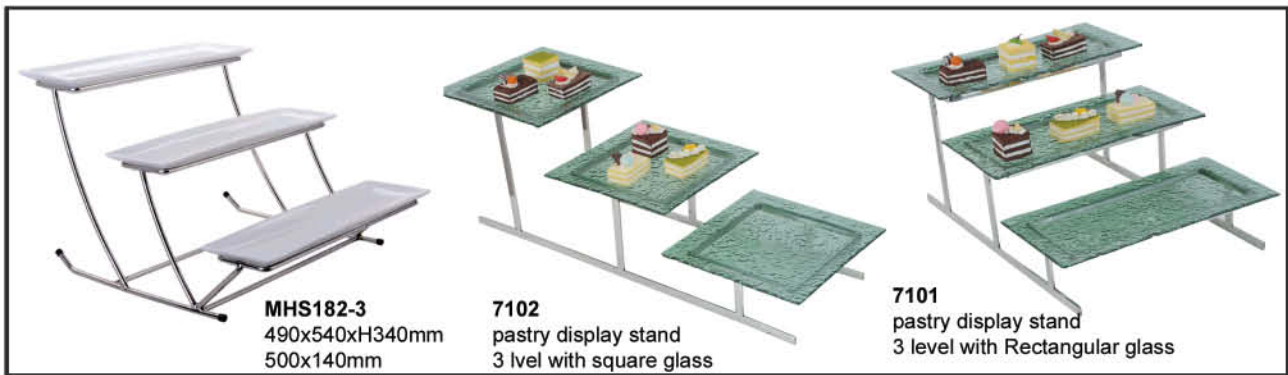

Metro Buffet Display Series

HS-A041
Size: 530x280x80mm

HS-A042
Size: 530x140x80mm

7060
Nut bowl
3pcs stand

8223
Salad Bowl
D180xH25mm

8263
Oblique Mouth Bowl
D180xH170mm

8214
Mitre Bowl (with Stand)
140x120mm, 180x155mm
2200x195mm