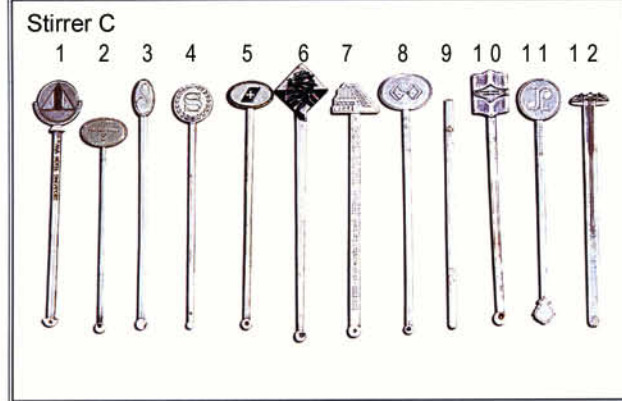

LED Mini Wall – mounted Torch
VSD-02NB
 Black ABS,
 Bulb type :

LED Mini Wall mounted Torch
 (Aluminum Alloy)

VSD02-NS
LED Mini Wall – mounted Torch

Metro Stirrer Series

STIRRER

STIRRER

STIRRER

STIRRER