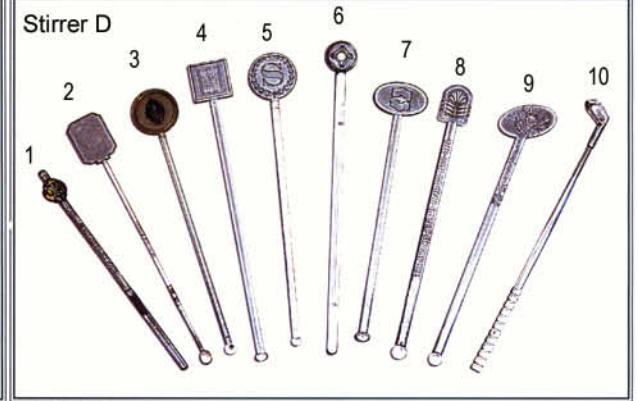

LED Mini Wall – mounted Torch
VSD-02NB
 Black ABS,
 Bulb type :

LED Mini Wall mounted Torch
 (Aluminum Alloy)

VSD02-NS
LED Mini Wall – mounted Torch

Metro Stirrer Series

STIRRER

STIRRER

STIRRER

STIRRER