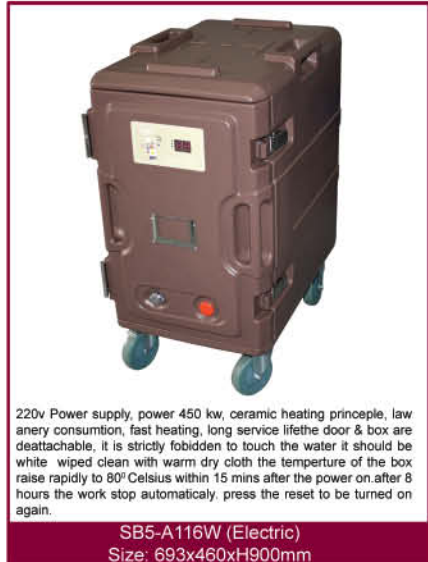

SB5-A116W (Electric)
Size: 693x460xH900mm