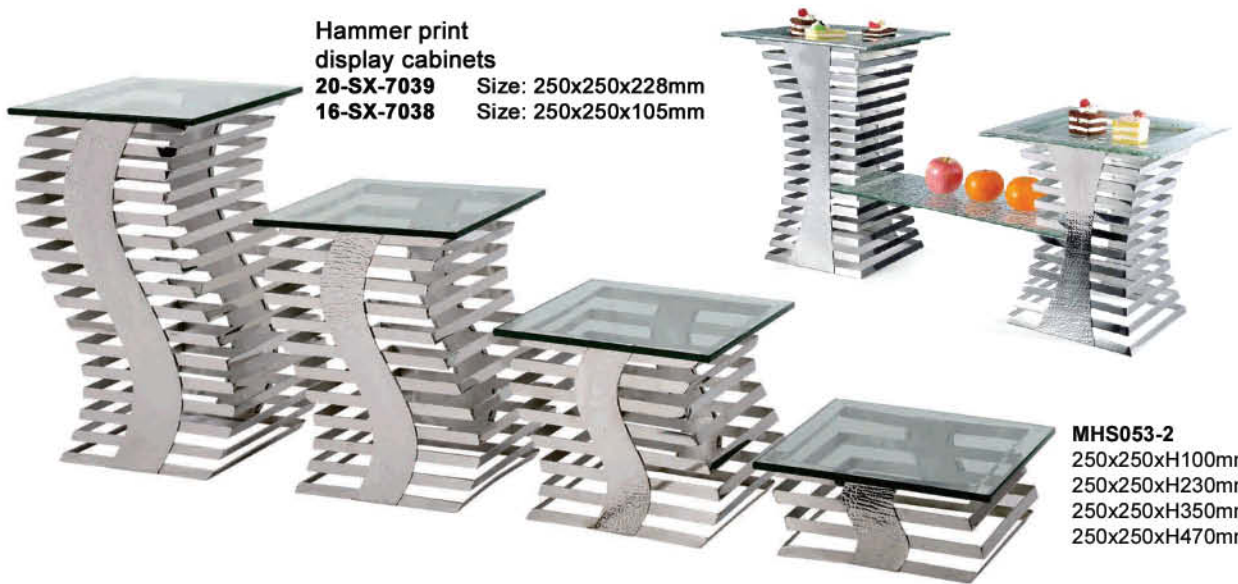

Metro Multi Functional Buffet Display Stand Series

Hammer print display cabinets

20-SX-7039 Size: 250x250x228mm
16-SX-7038 Size: 250x250x105mm

MHS053-2
250x250xH100mm
250x250xH230mm
250x250xH350mm
250x250xH470mm