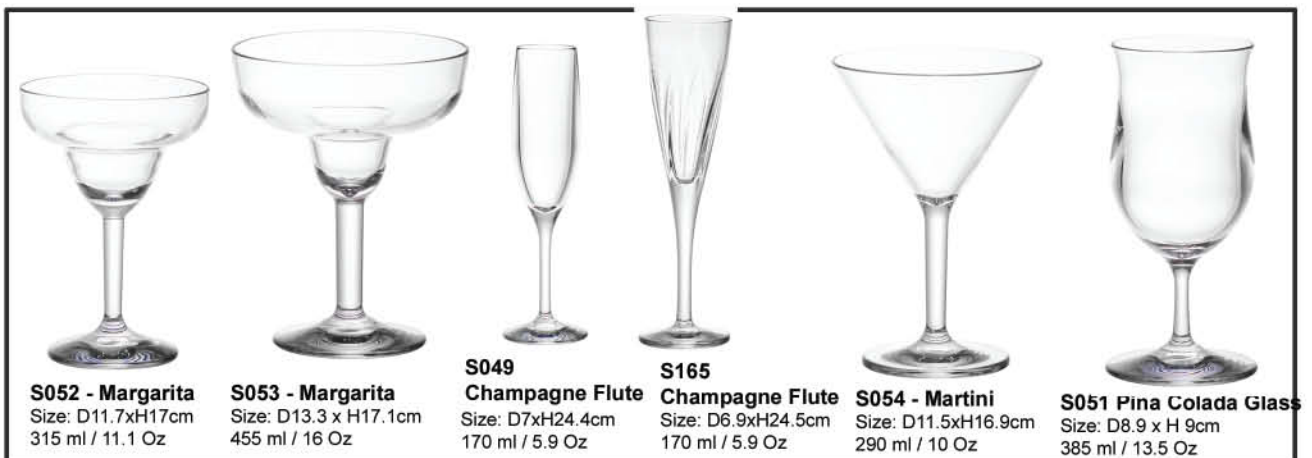

Metro Polycarbonate Glass Series