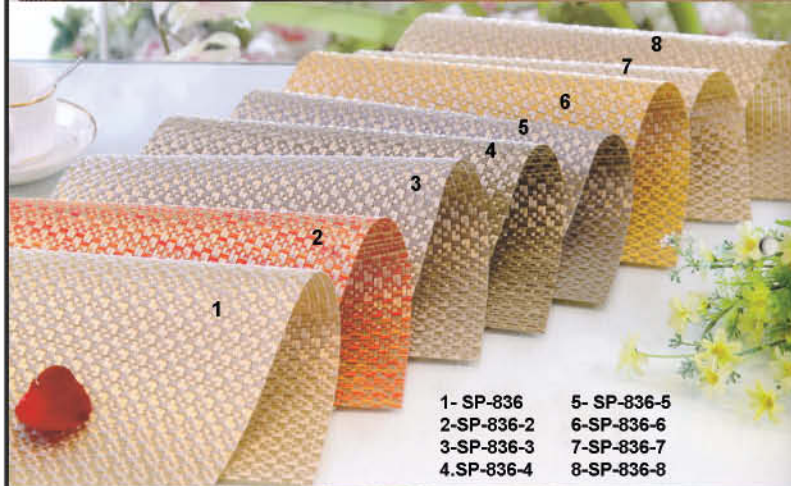

1. SP-231
- 2.SP-232
- 3.SP-233
- 4.SP-234
- 6.SP-235
- 7.SP-236
- 8.SP-237
- 9.SP-238
- 10.SP-239
- 11.SP-240
- 12.SP-241
- 13.SP-242
- 14.SP-243
- 15.SP-244
- 16.SP-245
- 17.SP-246

- 1- SP-836
- 2-SP-836-2
- 3-SP-836-3
- 4.SP-836-4
- 5- SP-836-5
- 6-SP-836-6
- 7-SP-836-7
- 8-SP-836-8