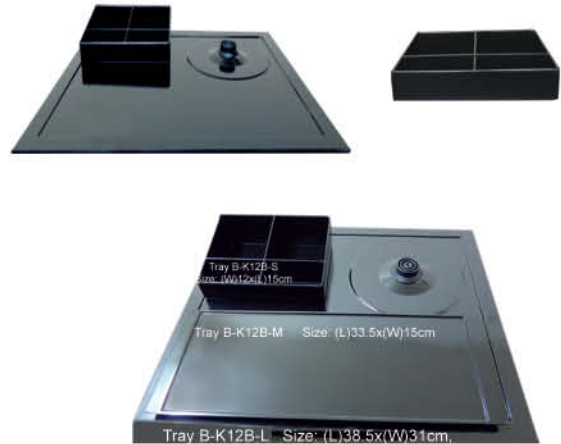

Tray B-K12B-S
(W)12x(L)15cm

Tray B-K12B-M Size: (L)33.5x(W)15cm