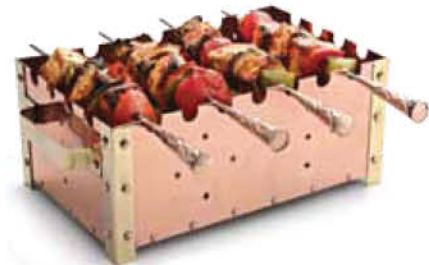

LC-113.2
BarBeCue - Big
Copper, Brass