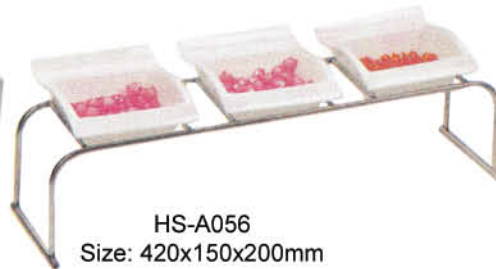

HS-A056
Size: 420x150x200mm