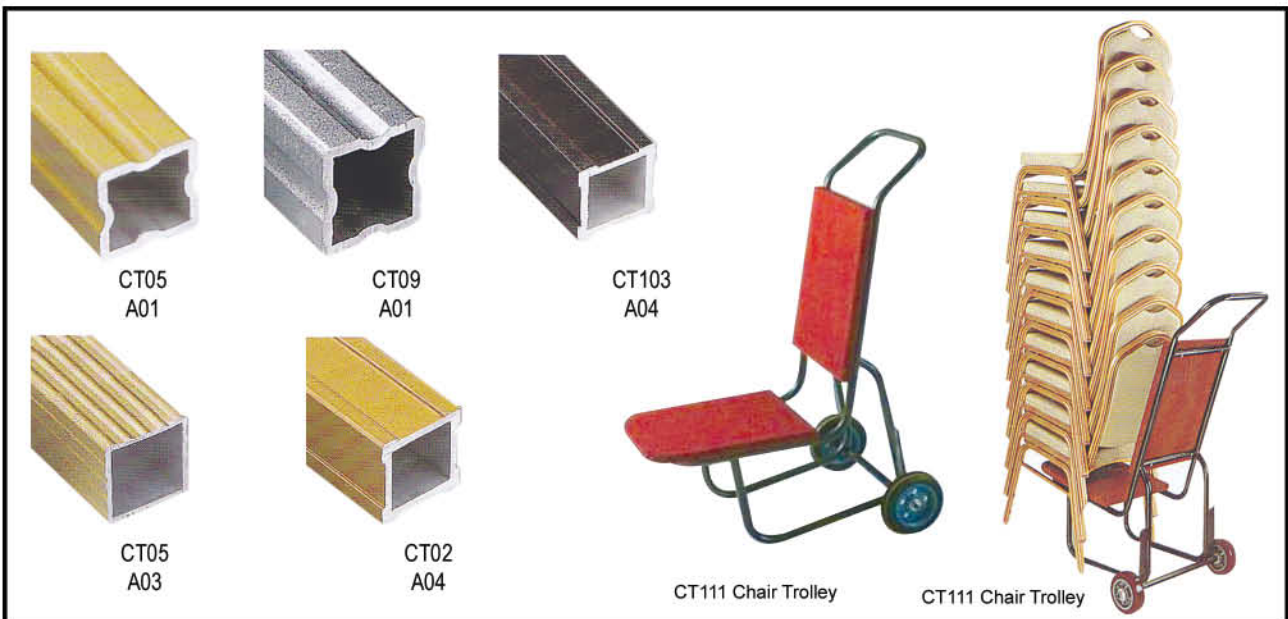

BC 4030 W/A

BC 6030

BC 4070-1

Metro Aluminum Banquet Chair Series

Metro Stainles Steel Banquet Chair Series

Metro Stainless Steel Banquet Chairs & Chair Trolleys Series

Metro Restaurant/Coffee shop/Bar Chairs Series